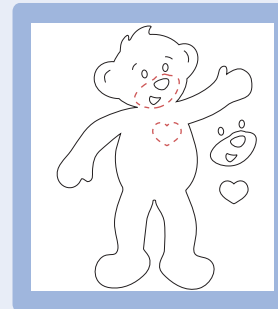

Stampin' Up! has teamed up with the Build-A-Bear Workshop® to bring you an exciting and exclusive collection of products you and the children in your life will enjoy. These appealing stamp sets and Sizzix dies will bring a beary fun look to your projects!

SET OF 6
Beary Best Friends
118052 \$18.95

STAMPIN' UP! BEAR

Stampin' Up! Bigz Die

Build your bear with the Bear Bigz die. The extra muzzle, mouth, nose and eyes on the die allow you to add layers and colors to the face of your bear. Coordinating dies are on page 37. Use with Standard Cutting Pads. Bear height is 4-3/4".

117977 Stampin' Up! Bear \$23.95

STAMPIN' UP!
LIL' PAWS

STAMPIN' UP!
PAWSITIVELY

Stampin' Up! Embosslicts Dies

Embosslicts dies include a positive and negative image that allows simultaneous cutting and embossing. Dies measure 2-1/4" x 2-1/2". Use with Standard Cutting Pads.

118060 Pawsitively Prints
Pretty in Pink, Old Olive, Ballet Blue, So Saffron, Pumpkin Pie **\$9.95**

Stampin' Up! Bigz Die

Dress your bear in the basics with the Beary Essentials die. Add coordinating accessories with the Beary Boy and Beary Girl dies. Die measures 5-1/2" x 6".