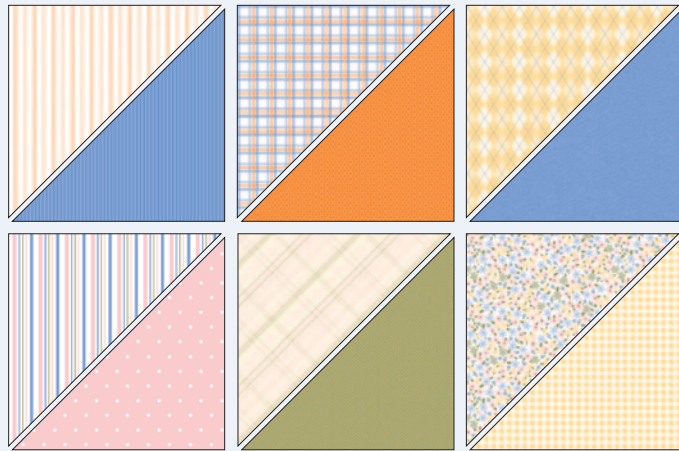

Designer Series Paper

This Designer Series paper is pawsitively the perfect complement to the other products in the Build-A-Bear Workshop collection. These patterns are a great choice for making clothes with our Big Shot dies. 12 sheets: 2 ea. of 6 double-sided designs. 12" x 12".

118060 Pawsitively Prints
Pretty in Pink, Old Olive, Ballet Blue, So Saffron, Pumpkin Pie **$9.95**