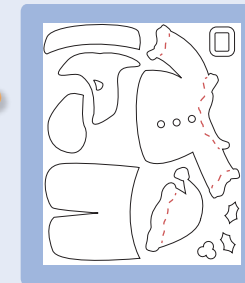

117977 Stampin' Up! Bear \$23.95

STAMPIN' UP!
LIL' PAWS

STAMPIN' UP!
PAWSITIVELY

Stampin' Up! Embosslicts Dies

Embosslicts dies include a positive and negative image that allows simultaneous cutting and embossing. Dies measure 2-1/4" x 2-1/2". Use with Standard Cutting Pads.

117983 Stampin' Up! Pawsitively \$11.95

117984 Stampin' Up! Lil' Paws \$11.95

Designer Series Paper

This Designer Series paper is pawsitively the perfect complement to the other products in the Build-A-Bear Workshop collection. These patterns are a great choice for making clothes with our Big Shot dies. 12 sheets: 2 ea. of 6 double-sided designs. 12" x 12".

118060 Pawsitively Prints
Pretty in Pink, Old Olive, Ballet Blue, So Saffron, Pumpkin Pie **\$9.95**

Stampin' Up! Bigz Die

Dress your bear in the basics with the Beary Essentials die. Add coordinating accessories with the Beary Boy and Beary Girl dies. Die measures 5-1/2" x 6".

117978 Stampin' Up!
Beary Essentials **\$23.95**

Stampin' Up! Originals Die

Dress up your bears for the holidays with the festive options in the Beary Merry Originals die. Die measures 4-3/4" x 5-1/2".

117980 Stampin' Up!
Beary Merry **\$18.95**