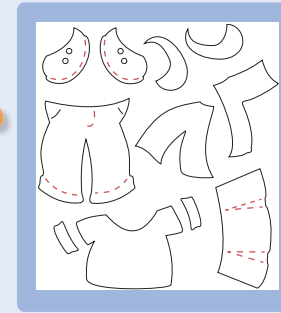

117977 Stampin' Up! Bear \$23.95

STAMPIN' UP!
LIL' PAWS

STAMPIN' UP!
PAWSITIVELY

Stampin' Up! Embosslicts Dies

Embosslicts dies include a positive and negative image that allows simultaneous cutting and embossing. Dies measure 2-1/4" x 2-1/2". Use with Standard Cutting Pads.

117983 Stampin' Up! Pawsitively \$11.95

117984 Stampin' Up! Lil' Paws \$11.95

Designer Series Paper

This Designer Series paper is pawsitively the perfect complement to the other products in the Build-A-Bear Workshop collection. These patterns are a great choice for making clothes with our Big Shot dies. 12 sheets: 2 ea. of 6 double-sided designs. 12" x 12".

118060 Pawsitively Prints
Pretty in Pink, Old Olive, Ballet Blue, So Saffron, Pumpkin Pie **\$9.95**

Stampin' Up! Bigz Die

Dress your bear in the basics with the Beary Essentials die. Add coordinating accessories with the Beary Boy and Beary Girl dies. Die measures 5-1/2" x 6".

117978 Stampin' Up!
Beary Essentials **\$23.95**

Stampin' Up! Originals Die

Dress up your bears for the holidays with the festive options in the Beary Merry Originals die. Die measures 4-3/4" x 5-1/2".

117980 Stampin' Up!
Beary Merry **\$18.95**