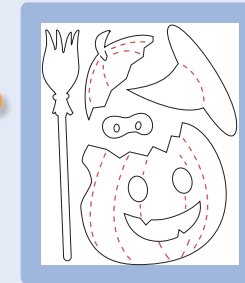

117977 Stampin' Up! Bear \$23.95

STAMPIN' UP!
LIL' PAWS

STAMPIN' UP!
PAWSITIVELY

Stampin' Up! Embosslicts Dies

Embosslicts dies include a positive and negative image that allows simultaneous cutting and embossing. Dies measure 2-1/4" x 2-1/2". Use with Standard Cutting Pads.

118060 Pawsitively Prints
Pretty in Pink, Old Olive, Ballet Blue, So Saffron, Pumpkin Pie **\$9.95**

Stampin' Up! Bigz Die

Dress your bear in the basics with the Beary Essentials die. Add coordinating accessories with the Beary Boy and Beary Girl dies. Die measures 5-1/2" x 6".

117978 Stampin' Up!
Beary Essentials **\$23.95**

Stampin' Up! Originals Die

Dress up your bears for the holidays with the festive options in the Beary Merry Originals die. Die measures 4-3/4" x 5-1/2".

117980 Stampin' Up!
Beary Merry **\$18.95**

Stampin' Up! Originals Die

Accessorize your bears for Halloween with the Kooky Spooky Originals die, which offers pumpkin and witch options. Die measures 4-3/4" x 5-1/2".

117979 Stampin' Up!
Kooky Spooky **\$18.95**