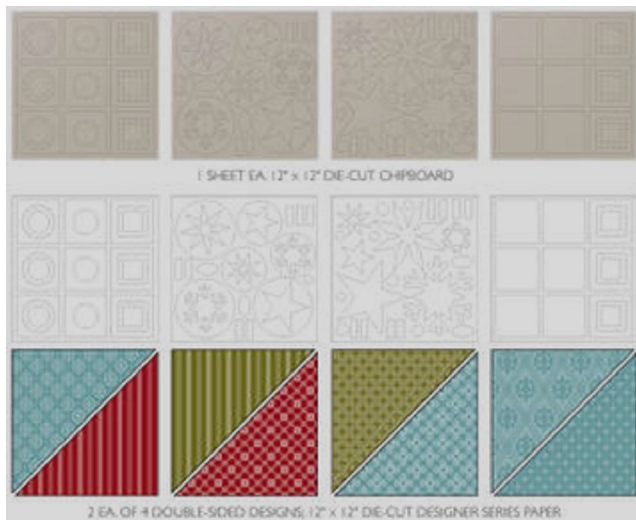

The Holiday Collection Stampin' Kit contains a 6 piece, die cut stamp set:

4 sheets of 12x12 die-cut chipboard, 8 sheets 12x12 die-cut Designer Series Paper (2 each of 4 double-sided designs):

Plus, you will receive the following:

Four 12" x 12" sheets of Designer Series paper (2 ea. of 2 double-sided designs)

Two 12" x 12" sheets of Whisper White card stock

25 yds. Silver Metallic cord

10 yds. 3/8" Whisper White taffeta ribbon

Pretties Kit brads (20)

Stampin' Dimensionals

Dazzling Diamonds Stampin' Glitter (1/2 oz.)

Tombow Multi Purpose Adhesive

Riding Hood Red Classic Stampin' Spot

Old Olive Craft Stampin' Spot

Uninked Stampin' Spot

Whisper White Craft Ink refill