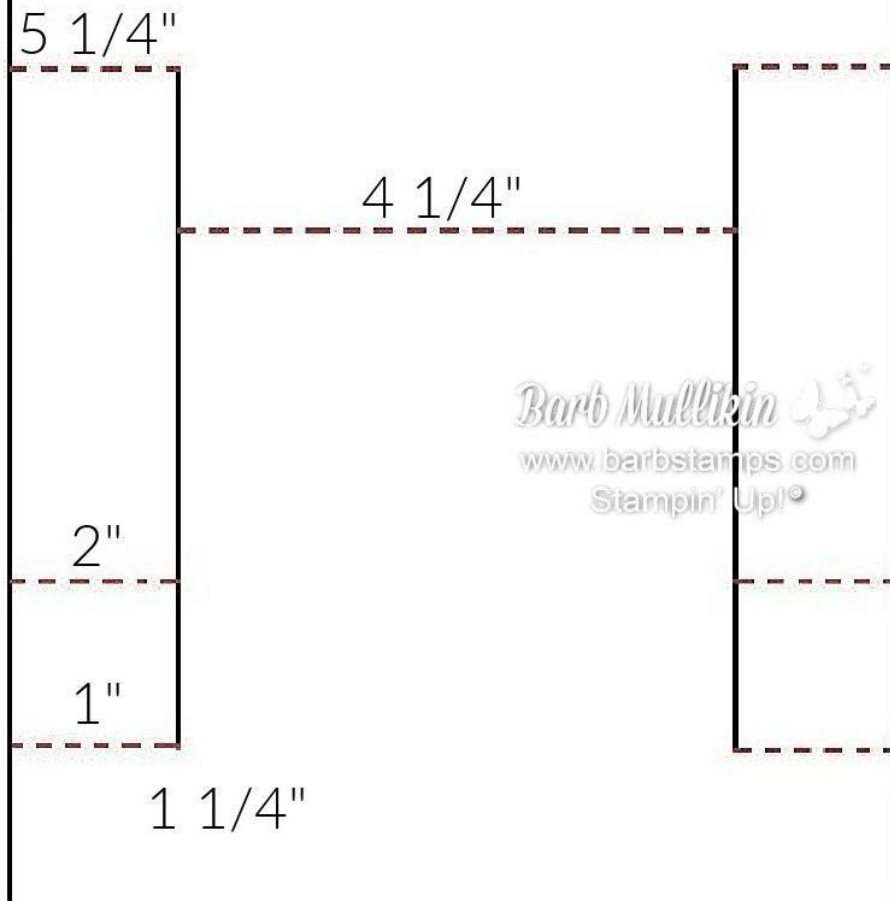

Cardstock 5 1/2" x 8 1/2"

Cut lines _____

Score Lines - - - -

Blog - www.barbstamps.com

Shop SU - www.shoppingwithbarb.com

Shop Classes - www.barbstamps.com/shop

Base Layer – 5 1/2" x 8 1/2"

Inside Layer – 5 3/8" x 3 1/8"

Center Layer - 2 7/8" x 3 1/8"

Center Layer – 2 3/4" x 3"

DSP – 2 ea 1 1/8" x 3 1/8", 7/8" x 5 3/8", 1" x 2 3/4"